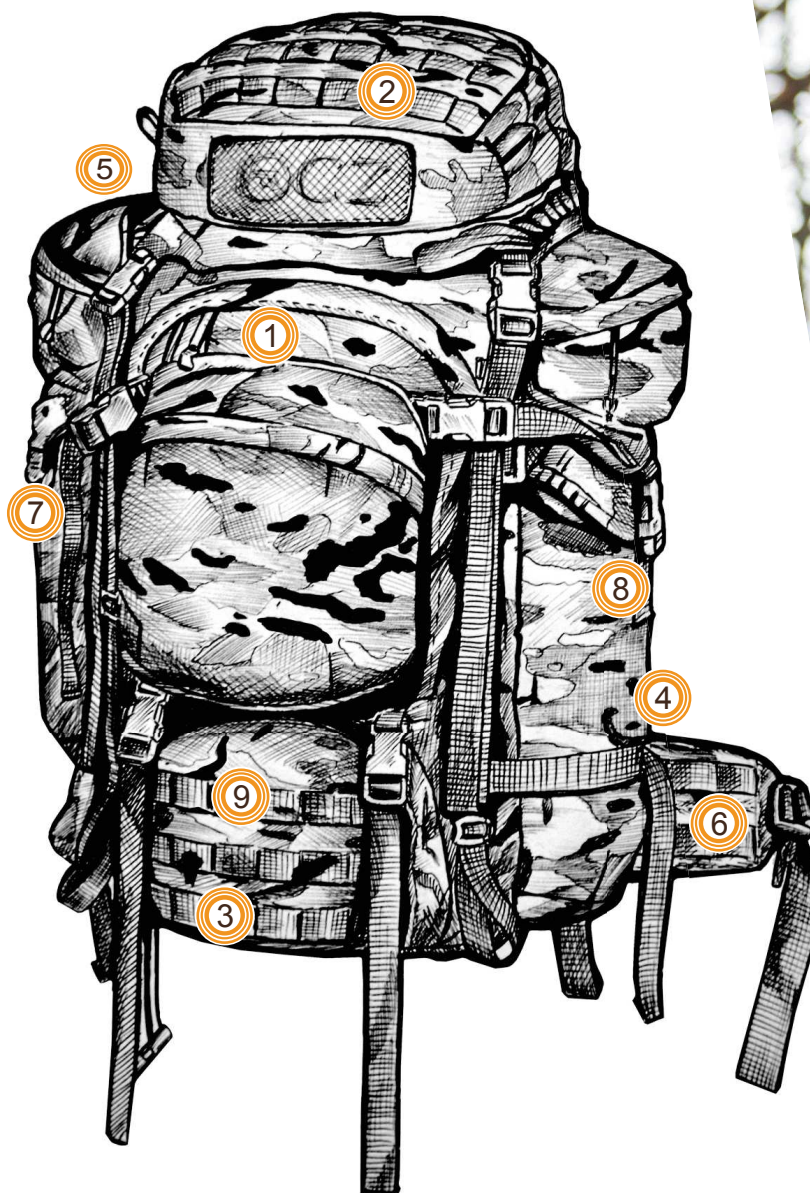

BACKPACKS AND BAGS

CZ **4M EXPEDITION 60**

TACTICAL PATROL BACKPACK

The CZ 4M EXPEDITION 60 patrol bag is designed for long-term patrols and the carrying of individual equipment.

BACKPACKS AND BAGS

Access to the backpack is possible through the classic upper entry or on the front side of the backpack after opening the upper or lower lid. These inputs allow the better organization of the carried equipment and easy access to the material in the backpack.

The backpack is equipped with a height adjustment system of shoulder straps and waist belt (4 +4) allows large size configuration according to the height of the user's figure.

It can be supplemented with external pockets to increase its usable volume up to 85l.

Shoulder straps can be replaced with BACS - Body Armor Compatible System - a special extended version of straps and lumbar support designed for use with a ballistic vest.

The quick release system allows the carrying bag with shoulder straps to be thrown away in an emergency.

1. Front access to the main compartment
2. Upper entrance to the main compartment
3. Lower entrance to the main compartment
4. Rear system with quick ejection system
5. Adjustable shoulder straps
6. Adjustable hip belt
7. Additional side pockets
8. Additional front pockets
9. Raincoat storage